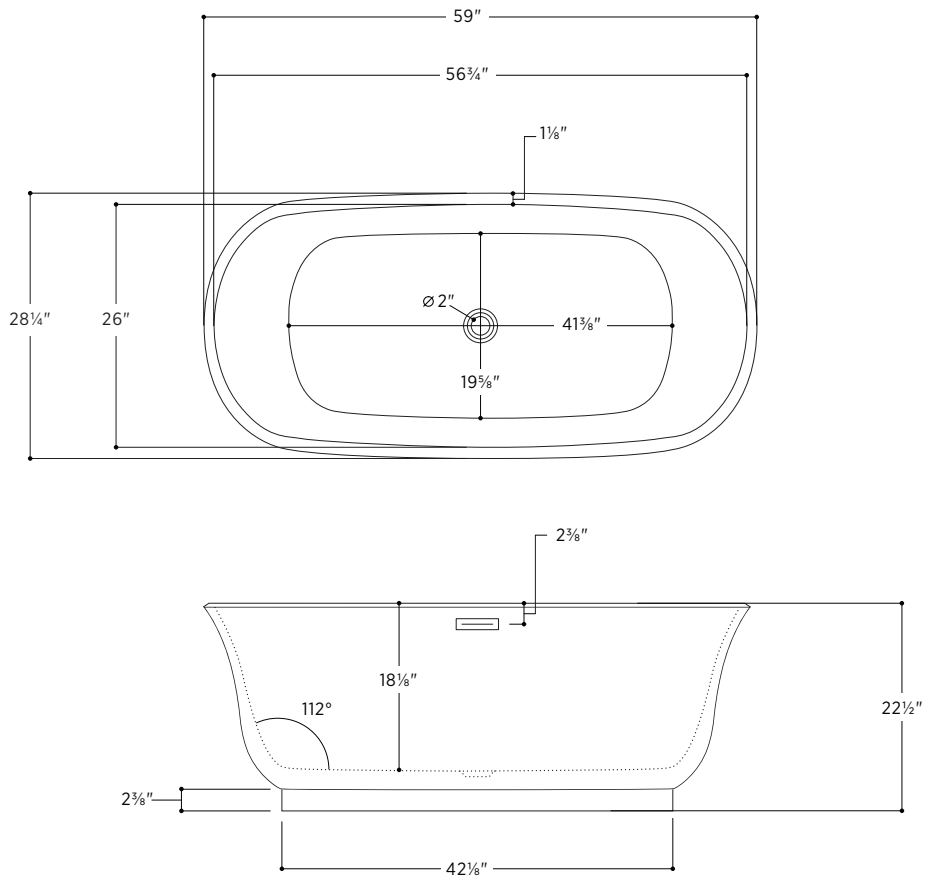

Sona

PTSNA5928

PTSNA5928

59" L x 28¼" W x 22½" H

1 other size available

PTSNA6731

67" L x 30⅝" W x 23¼" H

Material	Acrylic
Color/Finish	White Gloss
Slope of Backrest	112°
Water Depth	15¾"
Capacity	61G
Weight	76lbs (34.5kg)
Shipping Weight	106lbs (48.1kg)

Freestanding acrylic bathtub
Streamlined, high-profile one-piece design
Includes waste and slot overflow in polished chrome
Optional waste and slot overflow in brushed nickel

Foam Insulation

optional

The foam insulation solidifies the tub, reduces noise level when filling, and keeps the water warm longer.

Sona

PTSNA5928

PTSNA5928

59" L x 28³/₄" W x 22¹/₂" H

All measurements are approximate and for comparison only. Please note that these dimensions and specifications are subject to change without notice.

Install this product according to the installation guide. Floor support under bath must provide for a minimum of 995lbs (451kg). Installation may vary. Our products must be installed by certified professionals only and according to our installation guide, as well as federal, provincial/state and local building codes and regulations.